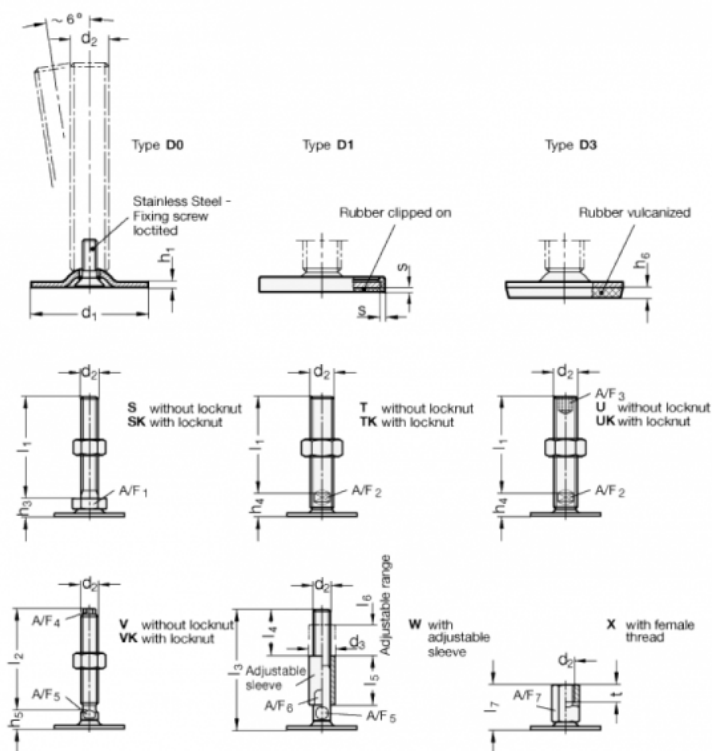

Article number: 204160M16125D0TK
 Description: E+G levelling foot
 GN 41-60-M16-125-D0-TK
 Note: TK With nut, Wrench flat at the bottom

Measures

- A/F2 = 12
- d1 = 60
- d2 = M16
- h1 = 2.5
- h4 = 17
- h6 =
- h7 = 125
- s =